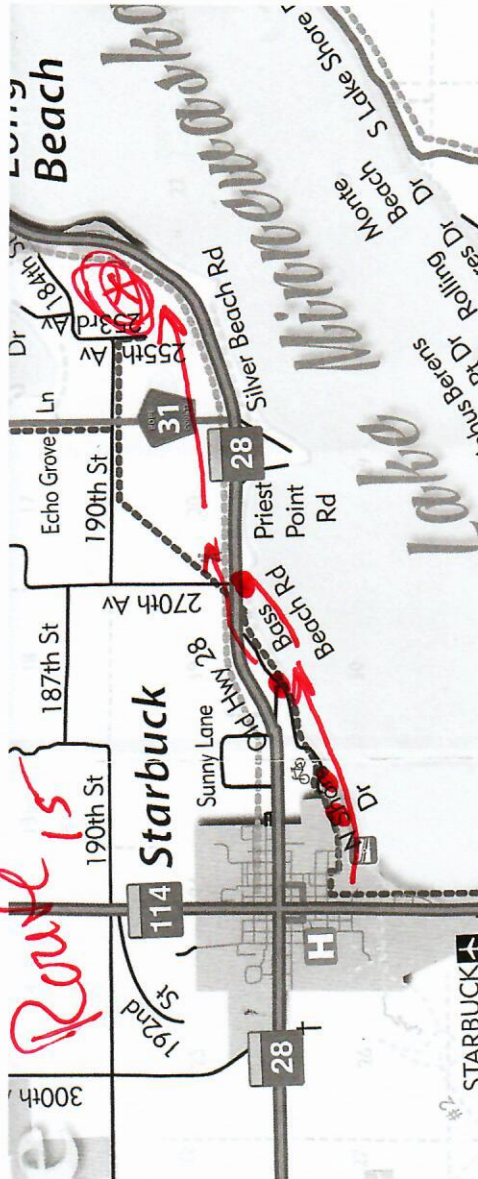

Route 15

Starbuck

Beach

28

114

28

31

Echo Grove Ln

190th St

270th Av

187th St

190th St

192nd St

Sunny Lane

Old Hwy 28

Priest Point Rd

Bass Beach Rd

Silver Beach Rd

184th St

255th Av

253rd Av

Monte Beach

Rolling Dr

S Lake Shore Dr